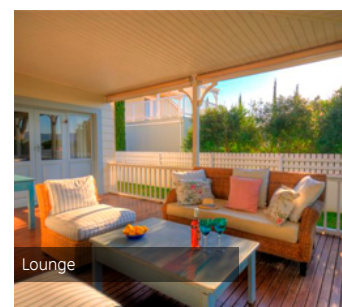

Covie House ★★★★

Leisure Island, Knysna, Garden Route

✈ Nearest Airport: George | 70 km

📍 GPS: S 34° 2' 6.3" | E 23° 2' 47.28"

Spaces & Living

Along the beautiful Garden Route, overlooking the tranquil northern side of the Knysna lagoon is the charming and idyllic Leisure Isle. Situated close to the front of the Lagoon and a small-craft harbour is a little gem called Covie House, a lovely family retreat option which combines easy living with delightful views of the Knysna lagoon. Soak in the fun and flair exclusive to an island lifestyle with swimming, biking or simply strolling down the beach.

The peaceful holiday home has been distinctively decorated with French country overtones and a thoughtful attention to detail. An informal living area has been coupled with an open plan kitchen which is suitably well-equipped for self-catering. Enjoy cosy family get togethers in the spacious lounge or a majestic sunset from the covered verandah. While being part of a residential complex, Covie House is cleverly designed to guarantee you complete privacy.

Experience...

- Relax by the sparkling communal swimming pool and catch up on some leisure time during your vacation
- Laze on the beach and watch the sailboats and ferries across the blue waters or fish on the northern shores
- An awe inspiring sunset is meant to be witnessed with family or friends from the comfort of the covered verandah

Accommodation Type

Room Amenities

VERANDAH

EN SUITE BATHROOMS

OPEN PLAN KITCHEN

PRIVATE PATIO

MICROWAVE

LCD TV & PAY CHANNELS

EXECUTIVE WORK DESK

IRON & BOARD

Nearby

Emilio's Art Workshop
0.1 KM

Bollard Bay Beach
0.4 KM

Knysna Heads
1.7 KM

Knysna Golf Course
1.9 KM

Lagoon Cruises
3.2 KM

Hotel Facilities

LAUNDRY

SUN TERRACE

SWIMMING POOL

UNDER COVER PARKING

UNIVERSALLY ACCESSIBLE